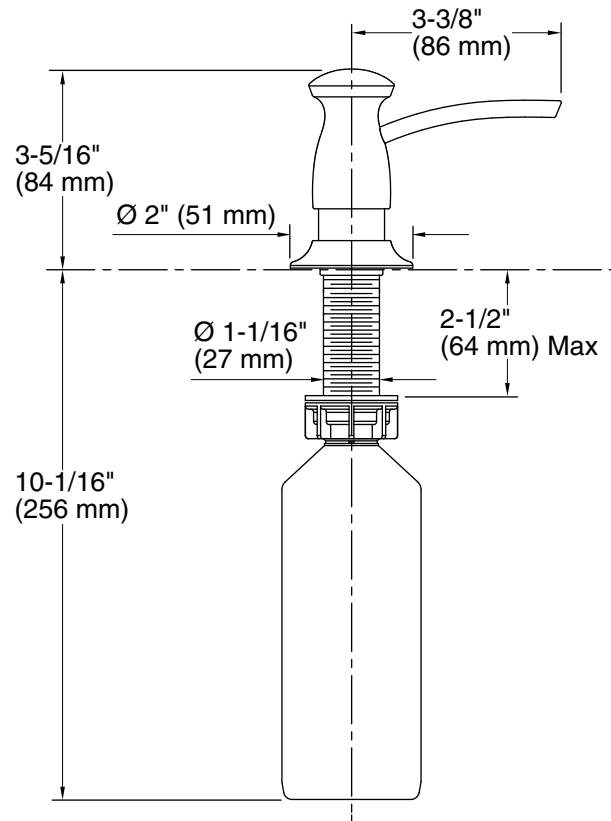

Features

- Holds up to 16 ounces of soap or lotion; refillable from top
- May be installed in predrilled sink holes or surfaces up to 2" thick
- Clamshell packed
- Coordinates with transitional-style faucets

Technical Information

All product dimensions are nominal.

Material: Brass

Notes

Install this product according to the installation guide.